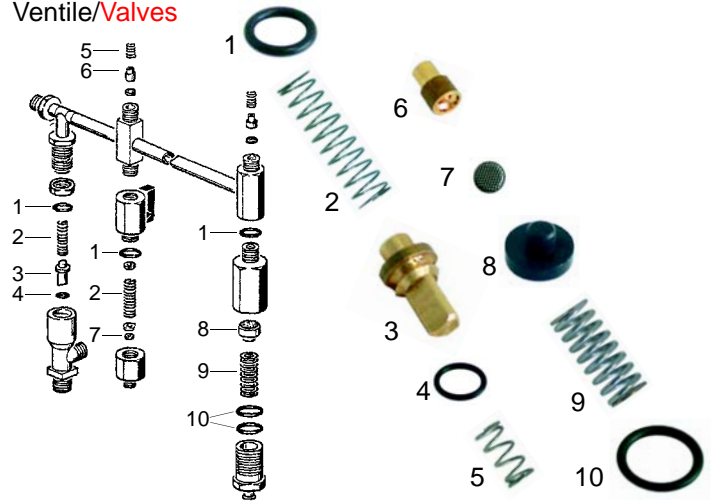

Abb. Pict.	Bestell-Nr. Order-No.	Beschreibung Description
1	529306	Sicherheitsventil, 1,8bar, 1/2" Safety valve, 1,8bar, 1/2"
2	529310	Sicherheitsventil, verplombt, 1,8bar, 1/2" Safety valve, sealed, 1,8bar, 1/2"
3	529303	Entlüftungsventil, 1/4" Empty valve, 1/4"
4	529361	Cu-Dichtung, 1/4" Cu-Gasket, 1/4"
5	529360	Cu-Dichtung, 1/2" Cu-Gasket, 1/2"

Ventile/Valves

Abb. Pict.	Bestell-Nr. Order-No.	Beschreibung Description
1	528512	O-Ring O-ring
2	528392	Feder O-Ring
3	528886	Ventil Valve
4	528478	O-Ring O-ring
5	528887	Feder Spring
6	528888	Düse Nozzle
7	528889	Filter Filter
8	528425	Dichtung Gasket
9	528475	Feder Spring
10	528890	O-Ring O-ring

Wasserstandsglas/Water level glass

Abb. Pict.	Bestell-Nr. Order-No.	Beschreibung Description
1	529404	Wasserstandsglas, 5L Kessel (vertikal) Water level glass, 5L pot (vertical)
2	529405	Wasserstandsglas, 5L Kessel (horizontal) Water level glass, 5L pot (horizontal)
3	529427	Wasserstandsglas-Dichtung Water level glass Gasket
4	528222	Wasserstandsglas-Dichtung (Silikon) Water level glass Gasket (silicon)

Abb. Pict.	Bestell-Nr. Order-No.	Beschreibung Description
5	529004	3/8", 1 Weg, gebogen/geschlossen 3/8", 1 way, curved/closed
6	529008	3/8", 2 Wege, Abstand 44mm 3/8", 2 ways, distance 44mm
7	529007	3/8", 2 Wege, Abstand 55mm/kurz 3/8", 2 ways, distance 55mm/short
8	529006	3/8", 2 Wege, Abstand 55mm/lang 3/8", 2 ways, distance 55mm/long