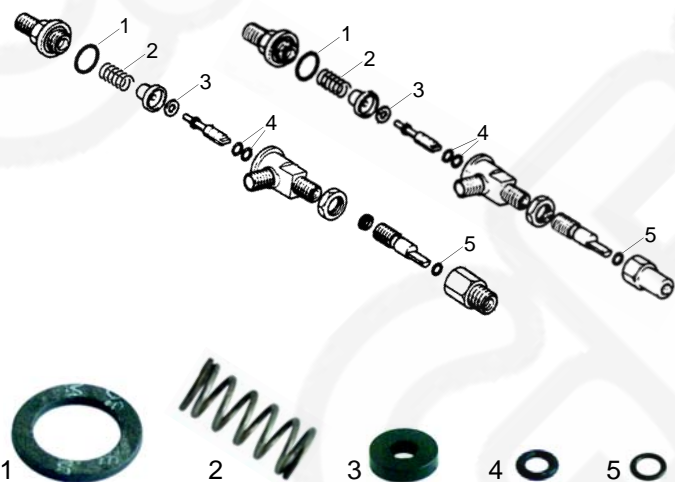

Hähne/Taps

Abb. Pict.	Bestell-Nr. Order-No.	Beschreibung Description
1	529610	Dampfwasserhahn/kpl. Steam water tap/cpl.
2	111134	Knebel/Dampf Button/steam
3	529842	Dampfwasserhahn/kpl. Steam water tap/cpl.
4	111058	Knebel/Dampf Button/steam
5	111059	Knebel/Wasser Button/water

Rohre/Pipes

Abb. Pict.	Bestell-Nr. Order-No.	Beschreibung Description
1	529612	Dampfrohr/rechts Steampipe/right
1	529613	Dampfrohr/links Steampipe/left
2	529843	Wasserrohr Waterpipe
3	528897	O-Ring O-ring
4	528898	Scheibe Washer
5	528257	Feder Spring
6	528899	Überwurfmutter Union nut

Abb. Pict.	Bestell-Nr. Order-No.	Beschreibung Description
1	528895	Dichtung, 31 x 21 x 3mm Gasket, 31 x 21 x 3mm
2	528896	Feder Spring
3	528686	Dichtung, 15 x 6 x 6mm Gasket, 15 x 6 x 6mm
4	528815	O-Ring O-ring
5	528400	O-Ring O-ring

Abb. Pict.	Bestell-Nr. Order-No.	Beschreibung Description
5	529004	3/8", 1 Weg, gebogen/geschlossen 3/8", 1 way, curved/closed
6	529008	3/8", 2 Wege, Abstand 44mm 3/8", 2 ways, distance 44mm
7	529007	3/8", 2 Wege, Abstand 55mm/kurz 3/8", 2 ways, distance 55mm/short
8	529006	3/8", 2 Wege, Abstand 55mm/lang 3/8", 2 ways, distance 55mm/long