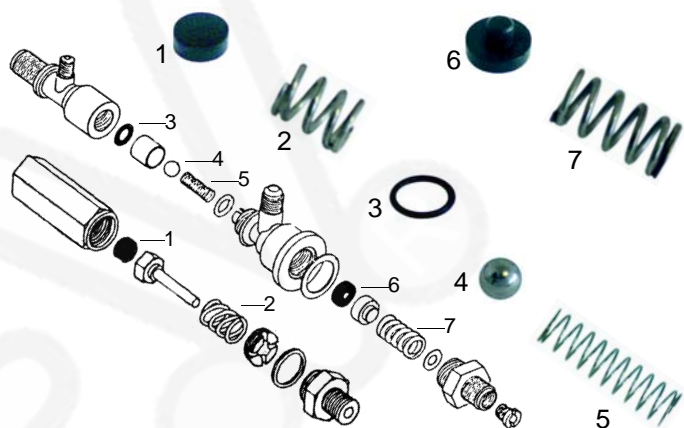

Ventile/Valves

Abb. Pict.	Bestell-Nr. Order-No.	Beschreibung Description
1	529312	Sicherheitsventil, 1,8bar, 3/8" Safety valve, 1,8bar, 3/8"
2	529316	Sicherheitsventil/plombiert, 1,8bar, 3/8" Safety valv/sealed, 1,8bar, 3/8"
3	529303	Entlüftungsventil (CNS), 1/4" Empty valve (stainless steel), 1/4"
4	529361	Cu-Dichtung, 1/4" Cu-gasket, 1/4"
5	529349	Cu-Dichtung, 3/8" Cu-gasket, 3/8"

Ventile/Valves

Abb. Pict.	Bestell-Nr. Order-No.	Beschreibung Description
1	529317	Expansionsventil Expansion valve
2	529345	Rückschlagventil, 3/8" Retention valve, 3/8"
3	529323	Expansions- und Rückschlagventil Expansion- and retention valve

Abb. Pict.	Bestell-Nr. Order-No.	Beschreibung Description
1	528742	Dichtung Gasket
2	528743	Feder Spring
3	528744	O-Ring O-ring
4	528419	Kugel (CNS) Ball (stainless steel)
5	528392	Feder Spring
6	528425	Dichtung Gasket
7	528424	Feder Spring