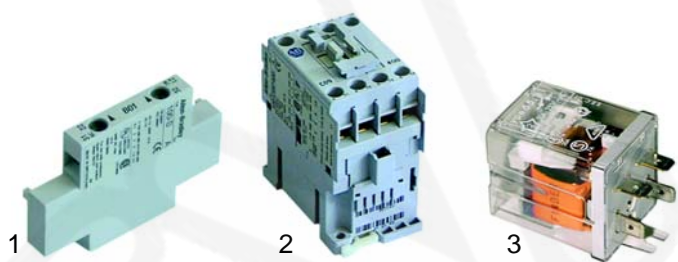

Schütze, Relais/Contactor, relays

Abb. Pict.	Bestell-Nr. Order-No.	Beschreibung Description	Vergl.-Nr. Comp.-No.
1	380353	Hilfskontakt Auxiliary contact	7631801
2	380352	Schutz, 230V Contactor, 230V	7636902
3	380185	Relais Relay	7635410